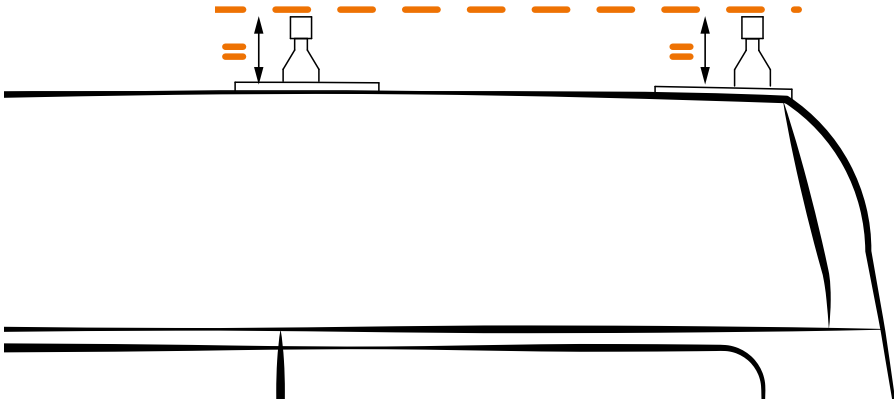

4.

Jumpy/Scudo/Expert (07→) L2H2

1100 mm
43 1/4"
80 mm
3 1/4"