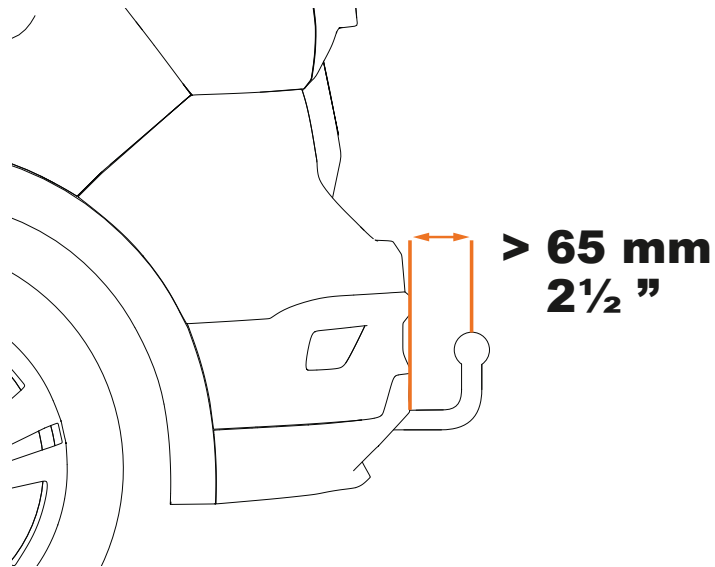

2.

1x **30 kg MAX**
66 lbs MAX