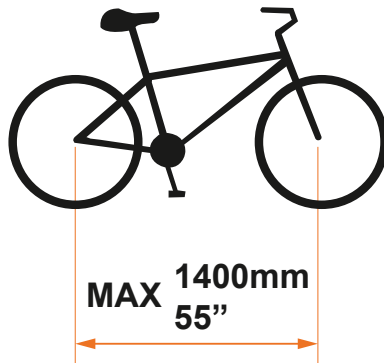

2.

1x **30 kg MAX**
66 lbs MAX